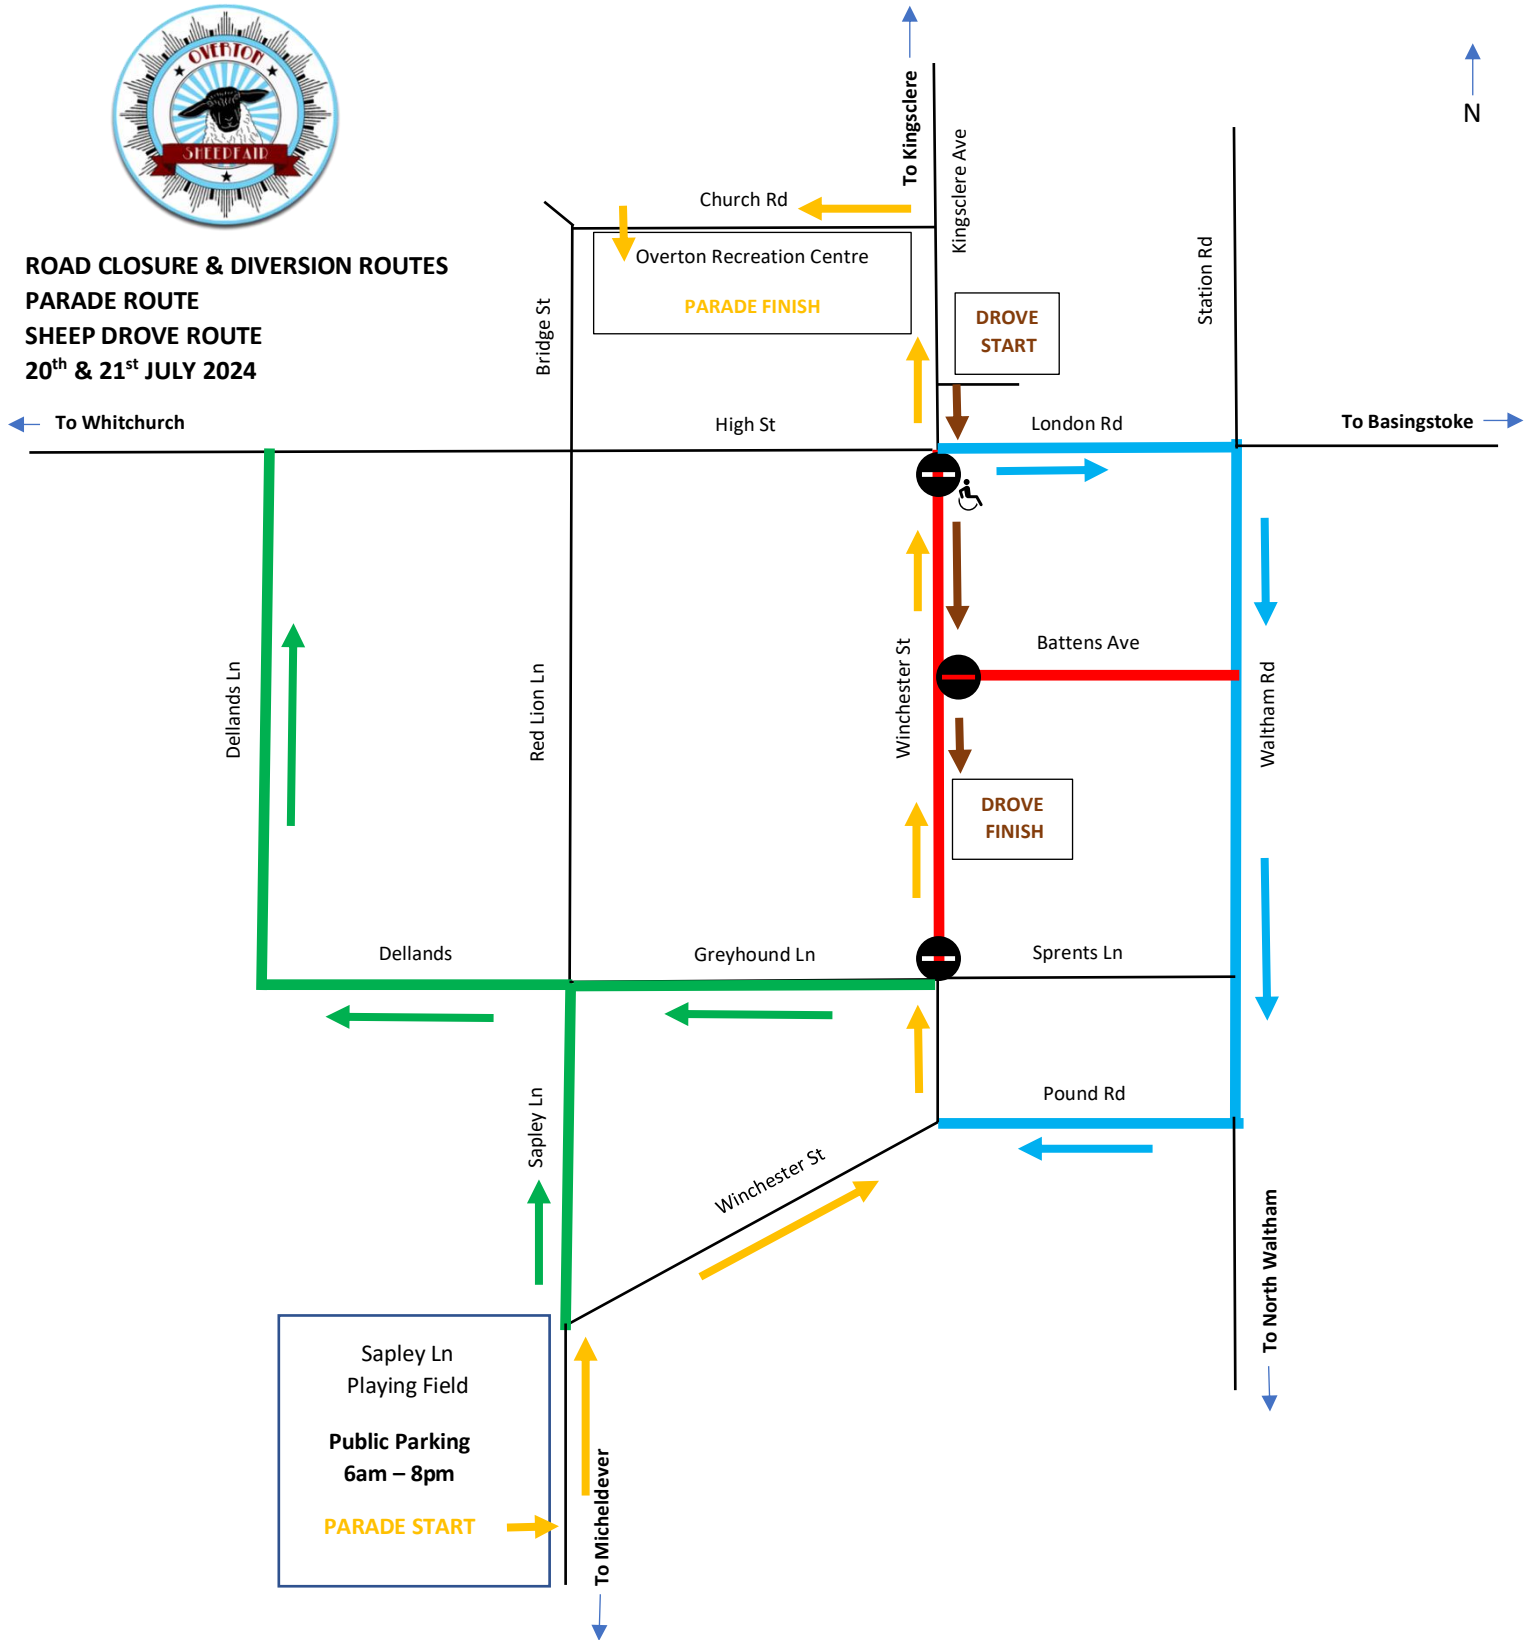

ROAD CLOSURE & DIVERSION ROUTES
PARADE ROUTE
SHEEP DROVE ROUTE
20th & 21st JULY 2024

- Road closed (7am – 8pm both days)

Red route – Winchester St closed to all traffic, Batters Ave residents' vehicle access only

Green route – South to North Diversion to avoid closed section of Winchester St.

Blue route – North to South Diversion from closed section of Winchester St.

Amber route – Walking/vehicle Parade (4pm 20th July)

Brown route – Sheep Drove (10am 20th July)

– Blue Badge parking (2 spaces only)

Not to scale