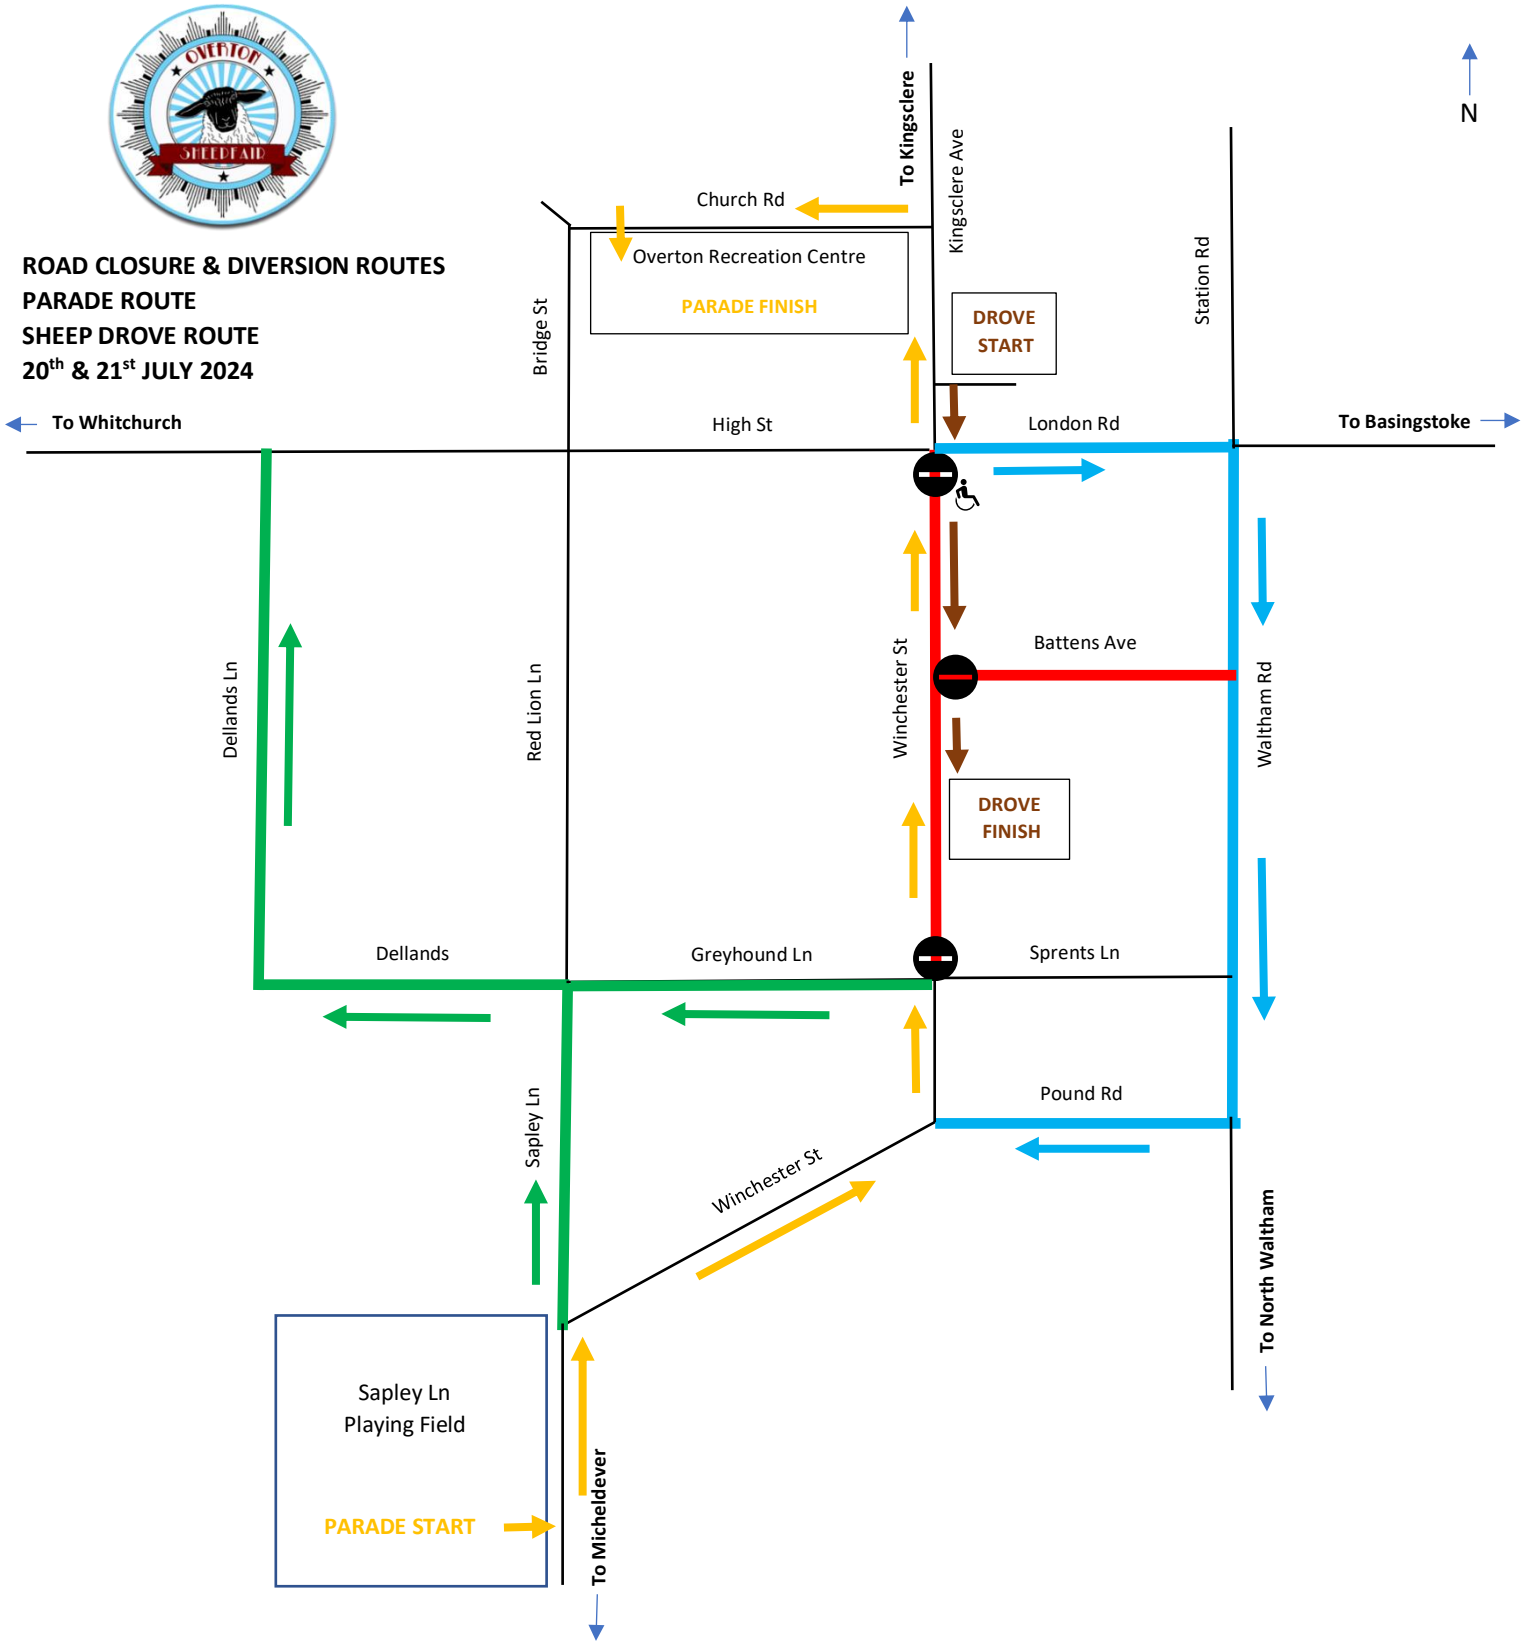

ROAD CLOSURE & DIVERSION ROUTES
PARADE ROUTE
SHEEP DROVE ROUTE
20th & 21st JULY 2024

- Road closed (7am – 8pm both days)

Red route – Winchester St closed to all traffic, Batters Ave residents' vehicle access only

Green route – South to North Diversion to avoid closed section of Winchester St.

Blue route – North to South Diversion from closed section of Winchester St.

Amber route – Walking/vehicle Parade (4pm 20th July)

Brown route – Sheep Drove (10am 20th July)

– Blue Badge parking (2 spaces only)

Not to scale